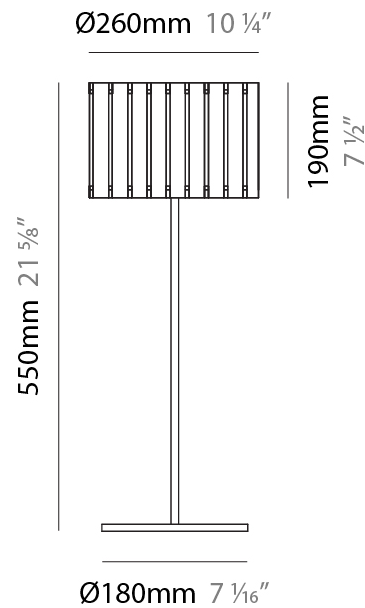

LUZ OCULTA WOOD PORTABLE

D54038- _____

base number   Finish Options   Finish Options

1. To build a product code in our configurator select the specify button on the base model # product page
2. To build a manual product code on this datasheet choose from the options listed below in blue font and add the suffix to the base model #

GENERAL

Series: Luz Oculta
Subseries: Luz Oculta Wood
Brand: Fambuena
Division: Design
Mounting Type: Portable
Mounting Location: Table
Subcategory: Table

PHYSICAL

Shape: Cylinder
Diameter (mm): 260
Diameter (in): 10 ¼
Height (mm): 550
Height (in): 21 ⅝
Light Distribution: Direct / Indirect
Fixture Finish: [DOW / NAT](#)
Holder Finish: BRA / BRZ
Fixture Material: Metal / Wood
Upon Request: Bolt Down

ELECTRICAL

Number of Lamps: 1
Lamp Type: LED Retrofit
Lamp Shape: B10
Bulb Included: Bulb Not Included
Max. Wattage Per Lamp (W): 4
Lamp Base: E12
Input Voltage (V): 120

LED

OPTICAL

RATINGS AND CERTIFICATIONS

Certified By: Certified for North American Standards
IP rating: IP20