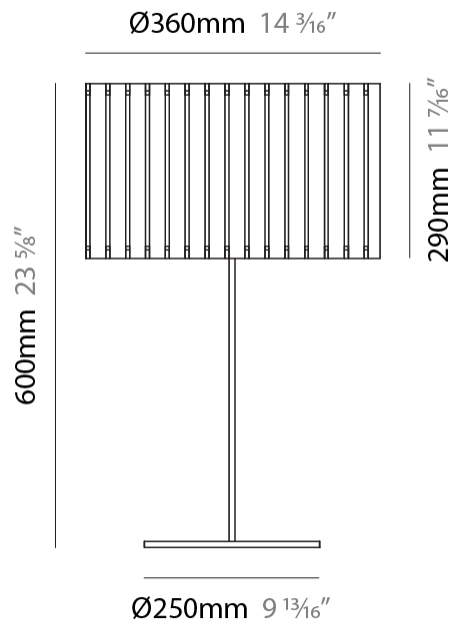

LUZ OCULTA WOOD PORTABLE

D54036-

base number   Finish Options   Finish Options

1. To build a product code in our configurator select the specify button on the base model # product page
2. To build a manual product code on this datasheet choose from the options listed below in blue font and add the suffix to the base model #

GENERAL

Series: Luz Oculta
Subseries: Luz Oculta Wood
Brand: Fambuena
Division: Design
Mounting Type: Portable
Mounting Location: Table
Subcategory: Table

PHYSICAL

Shape: Cylinder
Diameter (mm): 360
Diameter (in): 14 ³/₁₆
Height (mm): 600
Height (in): 23 ⁵/₈
Light Distribution: Direct / Indirect
Fixture Finish: DOW / NAT
Holder Finish: BRA / BRZ
Fixture Material: Metal / Wood
Upon Request: Bolt Down

ELECTRICAL

Number of Lamps: 1
Lamp Type: LED Retrofit
Lamp Shape: A19
Bulb Included: Bulb Not Included
Max. Wattage Per Lamp (W): 7
Lamp Base: E26
Input Voltage (V): 120
Upon Request: 277Vac / GU24

LED

OPTICAL

RATINGS AND CERTIFICATIONS

Certified By: CSA Certified to UL and CSA Standards
IP rating: IP20