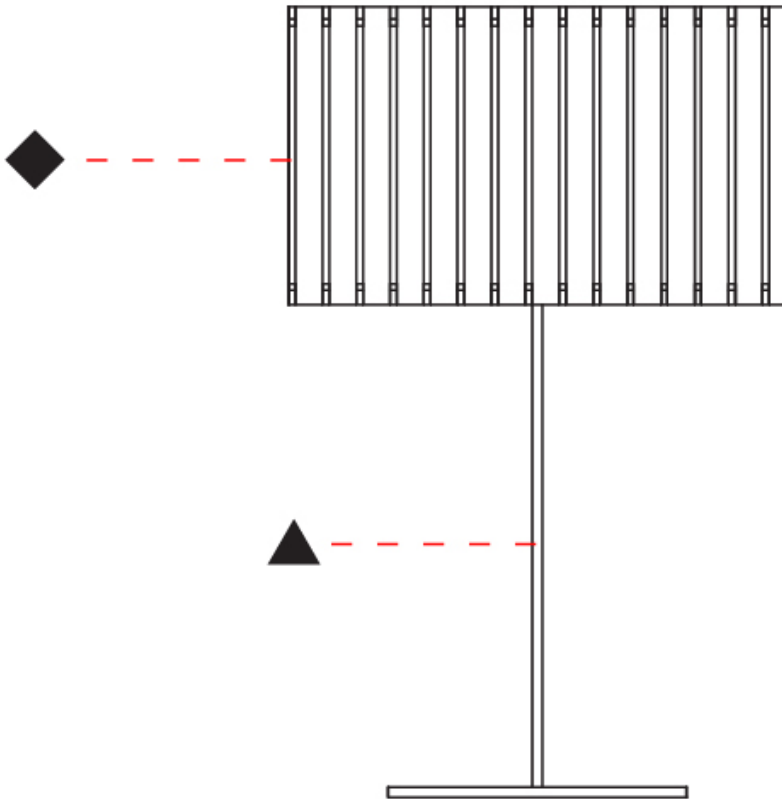

LUZ OCULTA WOOD PORTABLE

D54036-

PROJECT _____

TYPE _____

SPECIFIER _____

QUANTITY _____

DATE _____

D